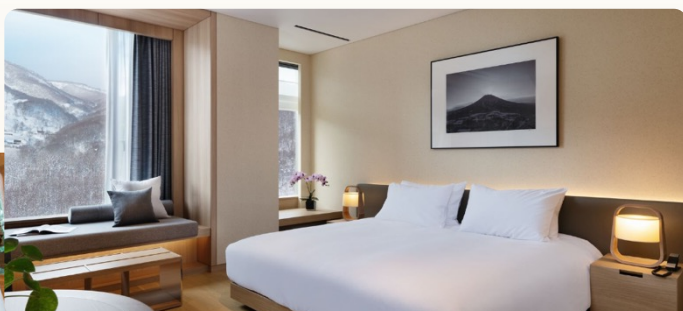

Origin

Destination

Sapporo, Japan

Hong Kong

Charter Flight Schedule for reference

Setsu Niseko

Niseko, Japan

"Setsu Niseko offers a captivating synthesis of thoughtfully crafted luxury with the beauty of Japanese design." A resort for all seasons flanked by two spectacular mountains. As the colours and beauty of each season unfolds, feel inspired with breath-taking views of the legendary Mount Yotei and Mount Annupuri in one of the finest locations within Grand Hirafu.

Reserve your stay now. We look forward to welcoming you to Setsu Niseko.

Park Hyatt Niseko Hanazono

Niseko, Japan

Japan's luxury mountain retreat

Set in a spectacular natural landscape with stunning views across the Annupuri ranges and Mount Yotei, Park Hyatt Niseko Hanazono embodies personal luxury for global connoisseurs. A true year-round mountain resort with spaces and guestrooms designed for enriching experiences in an environment of carefully curated art, cuisine and contemporary design.