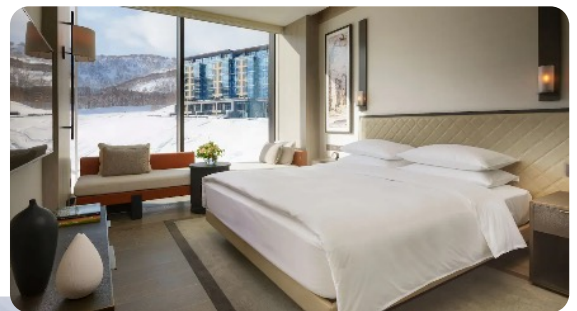

Park Hyatt Niseko Hanazono

Niseko, Japan

Japan's luxury mountain retreat

Set in a spectacular natural landscape with stunning views across the Annupuri ranges and Mount Yotei, Park Hyatt Niseko Hanazono embodies personal luxury for global connoisseurs. A true year-round mountain resort with spaces and guestrooms designed for enriching experiences in an environment of carefully curated art, cuisine and contemporary design.

If you need the perfect ski vacation, the Park Hyatt Niseko is the place to go. Ski In/Ski Out. Ski Valet service. Amazing food. So many eating and drinking choices but all world class. Staff is friendly and always ready to serve. The after ski hot spring melts all the aches away. If the hot mineral water is not enough, you can get a massage at the Spa. Pierre Hermes desserts are a WOW!! Niseko has the best powder skiing! Once you try Park Hyatt Niseko, it is hard to go anywhere else.