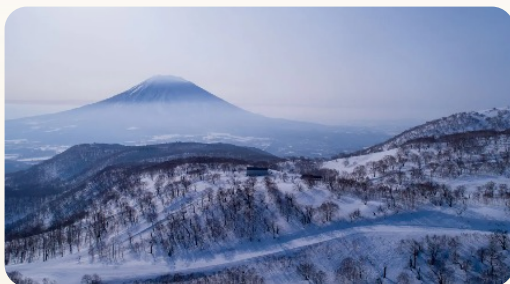

Park Hyatt Niseko Hanazono

Niseko, Japan

Japan's luxury mountain retreat

Set in a spectacular natural landscape with stunning views across the Annupuri ranges and Mount Yotei, Park Hyatt Niseko Hanazono embodies personal luxury for global connoisseurs. A true year-round mountain resort with spaces and guestrooms designed for enriching experiences in an environment of carefully curated art, cuisine and contemporary design.

If you need the perfect ski vacation, the Park Hyatt Niseko is the place to go. Ski In/Ski Out. Ski Valet service. Amazing food. So many eating and drinking choices but all world class. Staff is friendly and always ready to serve. The after ski hot spring melts all the aches away. If the hot mineral water is not enough, you can get a massage at the Spa. Pierre Hermes desserts are a WOW!! Niseko has the best powder skiing! Once you try Park Hyatt Niseko, it is hard to go anywhere else.