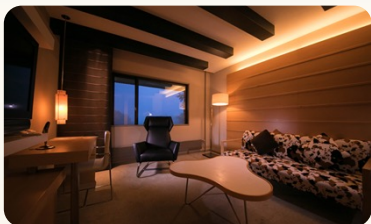

*All Pictures are for reference only

Travel License No.: 354156