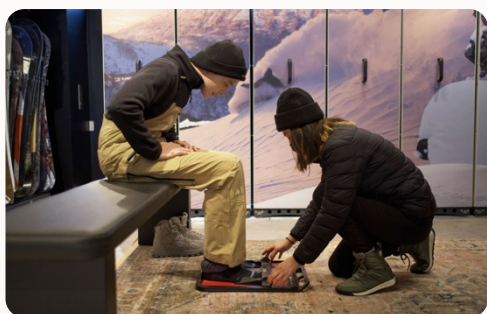

Setsu Niseko

Niseko, Japan

"Setsu Niseko offers a captivating synthesis of thoughtfully crafted luxury with the beauty of Japanese design." A resort for all seasons flanked by two spectacular mountains. As the colours and beauty of each season unfolds, feel inspired with breath-taking views of the legendary Mount Yotei and Mount Annupuri in one of the finest locations within Grand Hirafu.

Your holiday goes beyond the beauty of Niseko, to encompass the unique and special experiences and warm hospitality you enjoy along the way. With an elevated culinary and wellness experience, Setsu Niseko is a destination unto itself for every season.

Reserve your stay now. We look forward to welcoming you to Setsu Niseko.