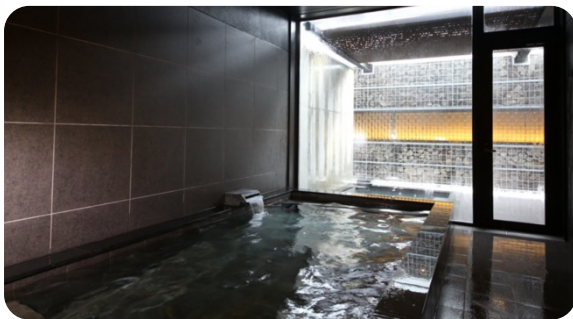

If you need the perfect ski vacation, the Park Hyatt Niseko is the place to go. Ski In/Ski Out. Ski Valet service. Amazing food. So many eating and drinking choices but all world class. Staff is friendly and always ready to serve. The after ski hot spring melts all the aches away. If the hot mineral water is not enough, you can get a massage at the Spa. Pierre Hermes desserts are a WOW!! Niseko has the best powder skiing! Once you try Park Hyatt Niseko, it is hard to go anywhere else.

AYA
NISEKO

AYA Niseko

Niseko, Japan

Contemporary Japanese design, superb vistas, central Hirafu Village convenience. Generously appointed with contemporary, high-end facilities and offering a comprehensive range of on and off-snow services, AYA Niseko proudly sits at the base of one of Niseko Tokyu Grand Hirafu's most popular ski runs, offering an unparalleled ski-in ski-out experience in the winter. In-house amenities include ski valet, natural onsen hot springs, sauna, spa and massage, gym, fitness studio, golf lounge, conference room and more.