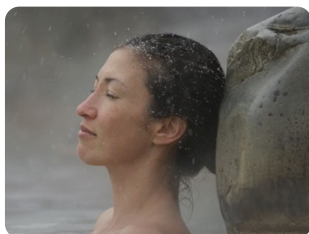

Setsu Niseko

Niseko, Japan

"Setsu Niseko offers a captivating synthesis of thoughtfully crafted luxury with the beauty of Japanese design." A resort for all seasons flanked by two spectacular mountains. As the colours and beauty of each season unfolds, feel inspired with breath-taking views of the legendary Mount Yotei and Mount Annupuri in one of the finest locations within Grand Hirafu.