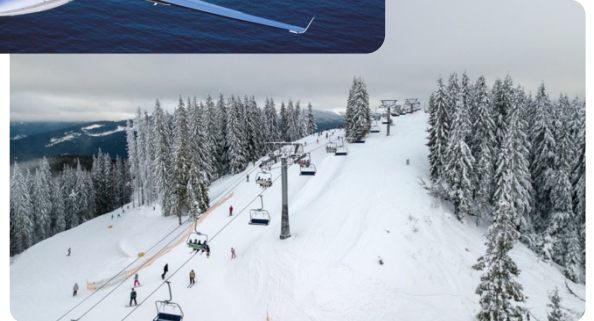

Niseko, Japan

To book your next Winter vacation with
L'Voyage
and experience the magic of powder snow
Fly direct to Sapporo with Private Jet Services
or International Commercial Flights

Niseko (ニセコ) is the most famous ski resort in Japan, known for having tons of light powder snow, spectacular backcountry and a large number of foreigners.

Niseko's resorts are very accessible and welcoming to foreign visitors, which they keep busy with plenty of vast, long ski runs, endless powder and growing number of after-ski activities.

In addition to kilometers of ski trails, many of Niseko's resorts offer winter adventure seekers the option to explore off trail skiing, a relatively uncommon attraction at most other ski resorts in Japan. The backcountry can be accessed through special gates around the resorts or experienced on guided tours and helicopter tours. The latter is also possible on nearby Mount Yotei, a nearly perfect volcanic cone, which can be seen from Niseko.

AYA
NISEKO

AYA Niseko

Niseko, Japan

Contemporary Japanese design, superb vistas, central Hirafu Village convenience. Generously appointed with contemporary, high-end facilities and offering a comprehensive range of on and off-snow services, AYA Niseko proudly sits at the base of one of Niseko Tokyu Grand Hirafu's most popular ski runs, offering an unparalleled ski-in ski-out experience in the winter. In-house amenities include ski valet, natural onsen hot springs, sauna, spa and massage, gym, fitness studio, golf lounge, conference room and more.