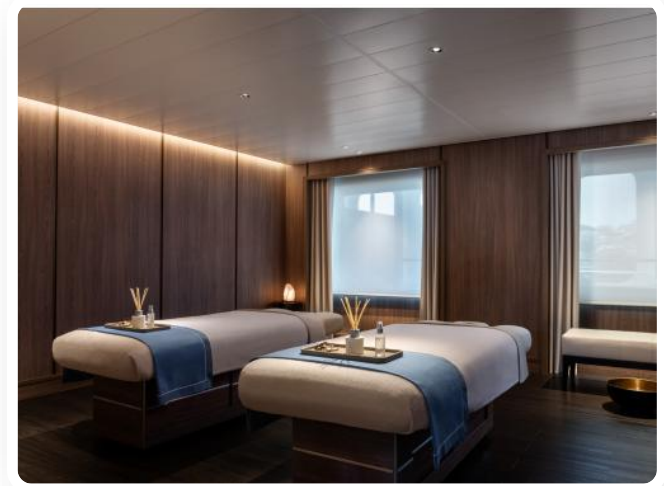

Onboard Experience

RITZ SPA